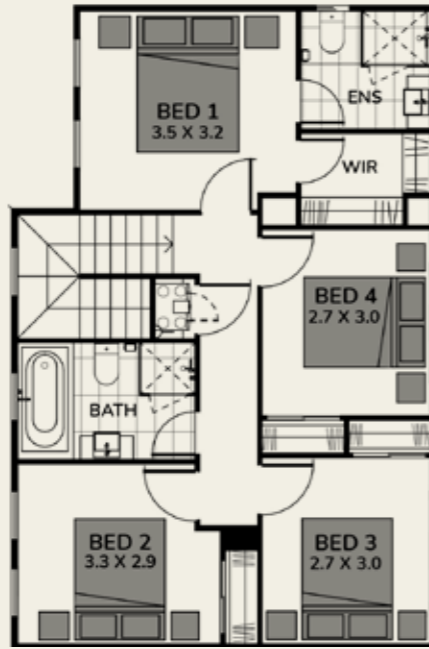

LOT 7539 | \$1,170,000

*Guaranteed
Fixed Price

39 Newfoundland Way, Box Hill, NSW 2765

Included

Landscaping
Driveway
2.6m High Ceiling
Ducted Air-Con
Quality Appliances

MOVE IN MID 2024! UNDER CONSTRUCTION!

4 BED | 2.5 BATH | 1.5 CAR
251M² LAND | 168.2M² HOUSE

All in One
CARMEL ONE
- COMPLETE HOME -

FIRST FLOOR

Artist's Impression

GROUND FLOOR

FREE UPGRADED ITEMS

- Landscaping (Excavation, Soft/Hard Landscape, Fencing, Retaining Walls, Clothesline)
- Ducted A/C
- Video & Audio Intercom
- 2,600mm Ceiling (G Floor)
- 2,340mm Doors (G Floor)
- 2,340mm Front Door
- Extra 1 x Double Power Point in All Bedrooms
- LED Downlight (Not in Bedrooms)
- 20mm Stone Benchtop (Kitchen/Bathrooms)
- Dishwasher
- Cold Water Point to Fridge Space
- Semi Frameless Shower Screens
- Fly Screen