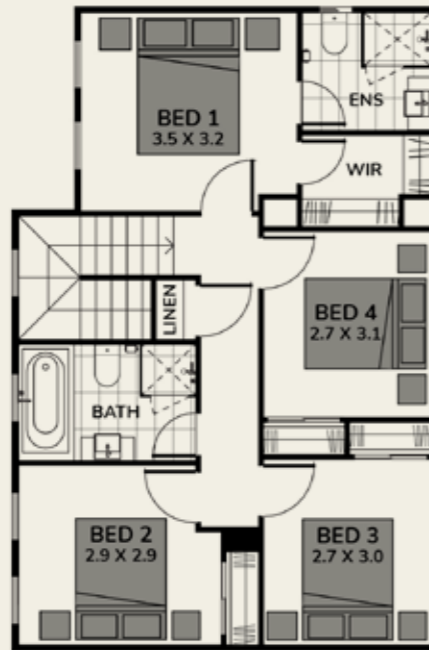

LOT 7513 | \$1,150,000

21 Sardinian St, Box Hill, NSW 2765

*Guaranteed
Fixed Price

Included

Landscaping
Driveway
2.6m High Ceiling
Ducted Air-Con
Quality Appliances

MOVE IN MID 2024! UNDER CONSTRUCTION!

4 BED | 2.5 BATH | 1.5 CAR
251M² LAND | 172.7M² HOUSE

All in One
CARMEL ONE
- COMPLETE HOME -

FIRST FLOOR

Artist's Impression

GROUND FLOOR

FREE UPGRADED ITEMS

- Landscaping (Excavation, Soft/Hard Landscape, Fencing, Retaining Walls, Clothesline)
- Ducted A/C
- Video & Audio Intercom
- 2,600mm Ceiling (G Floor)
- 2,340mm Doors (G Floor)
- 2,340mm Front Door
- Extra 1 x Double Power Point in All Bedrooms
- LED Downlight (Not in Bedrooms)
- 20mm Stone Benchtop (Kitchen/Bathrooms)
- Dishwasher
- Cold Water Point to Fridge Space
- Semi Frameless Shower Screens
- Fly Screen